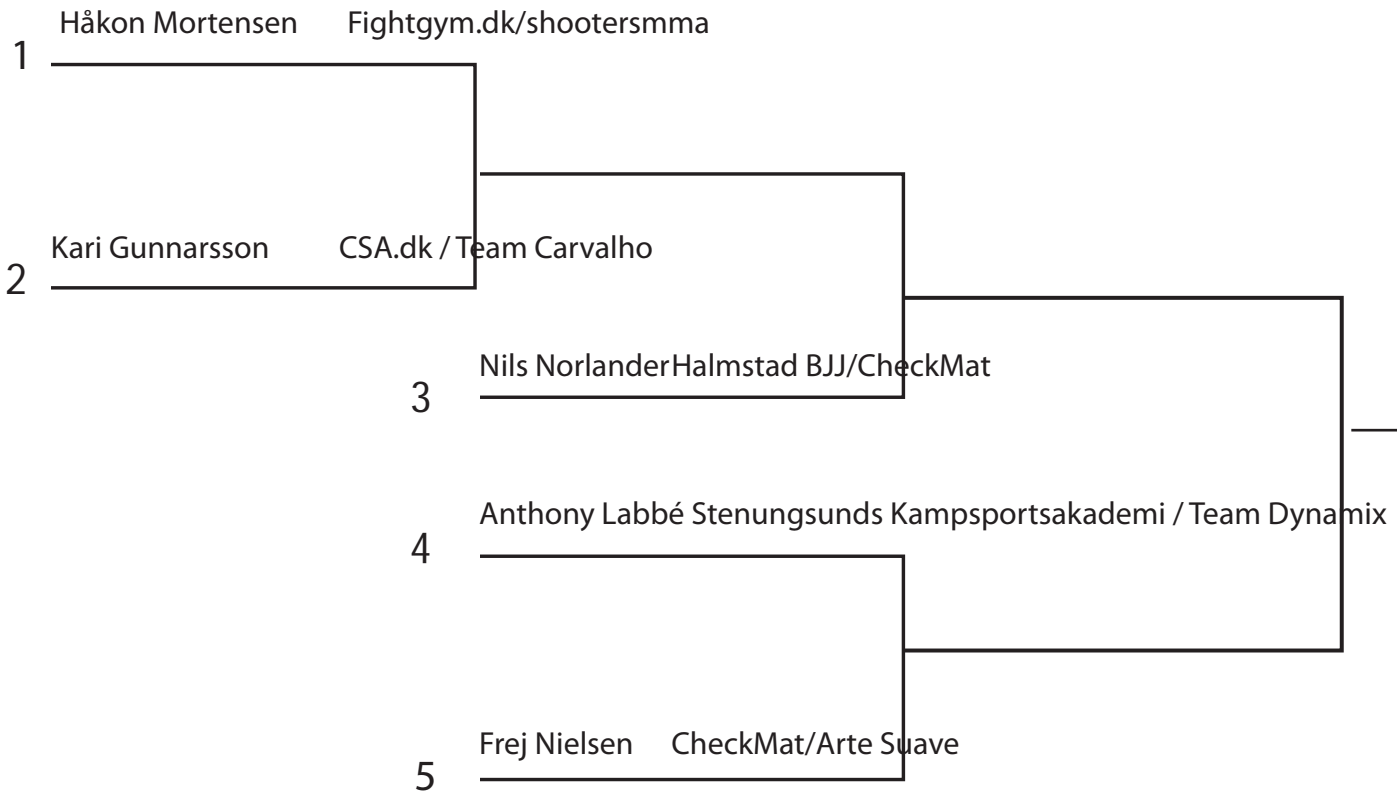

Male Adult (18 years and up) Purple Belts -76.0 kg

Bracket Start 13:30 Saturday

- 1 _____
- 2 _____
- 3 _____
- 3 _____